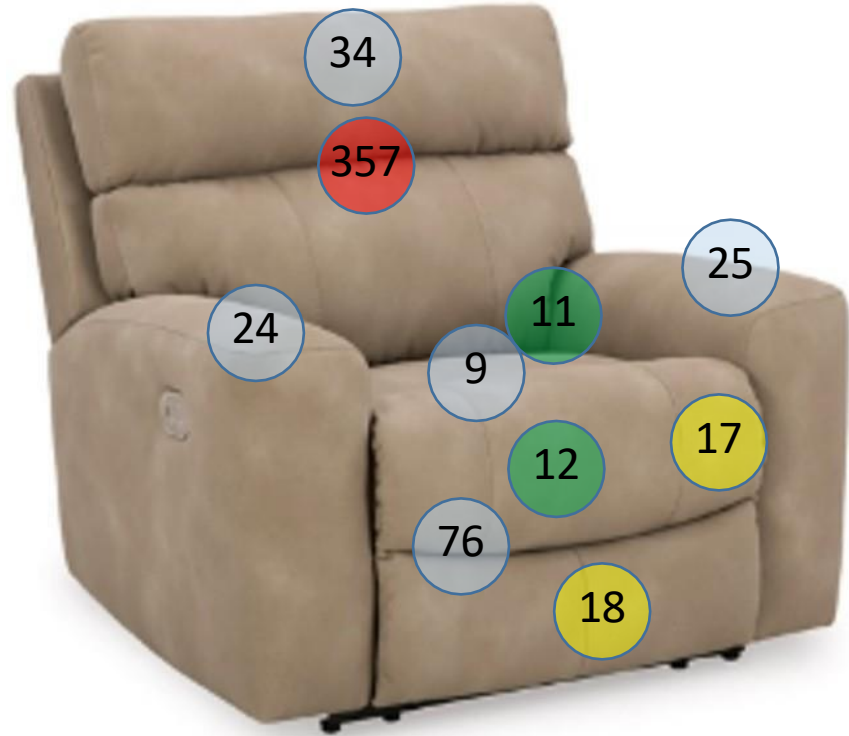

# 6100413

Call Out	Description
●	Blown Fiber
●	Cushion Chaise Pad - top Pad
●	Cushion Foam
●	KD Component
●	Cover

*Signature*  
DESIGN  
BY **ASHLEY**®